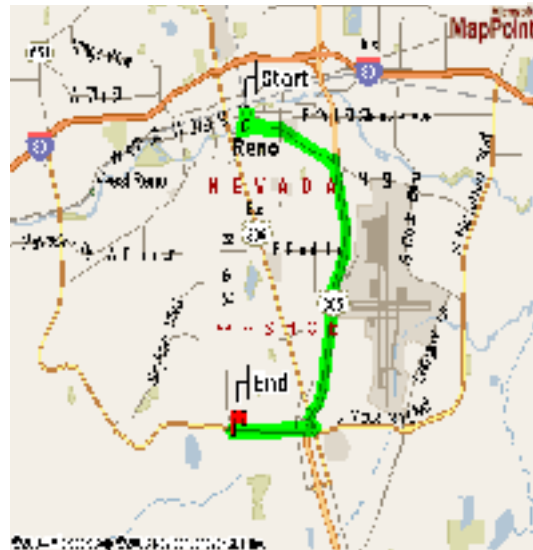

Low room rates start at \$69
 Call early for reservations
 877-743-6233
 Group Code Variety

Variety Children's Charity 2004 Golf Tournament

Directions

SIENA HOTEL to LAKERIDGE GOLF COURSE

- 1) Start out going Southeast on MILL ST toward RIVER ROCK ST.
- 2) Merge onto US-395 S
- 3) Take the SO. VIRGINIA ST/KIETZKE LAND exit #63
- 4) Take the KIETZKE LN.
- 5) Turn LEFT onto S. KIETZKE LN.
- 6) Turn RIGHT onto S. MCCARRAN BLVD.
- 7) Turn LEFT onto PLUMAS ST.
- 8) End at 1200 RAZORBACK RD